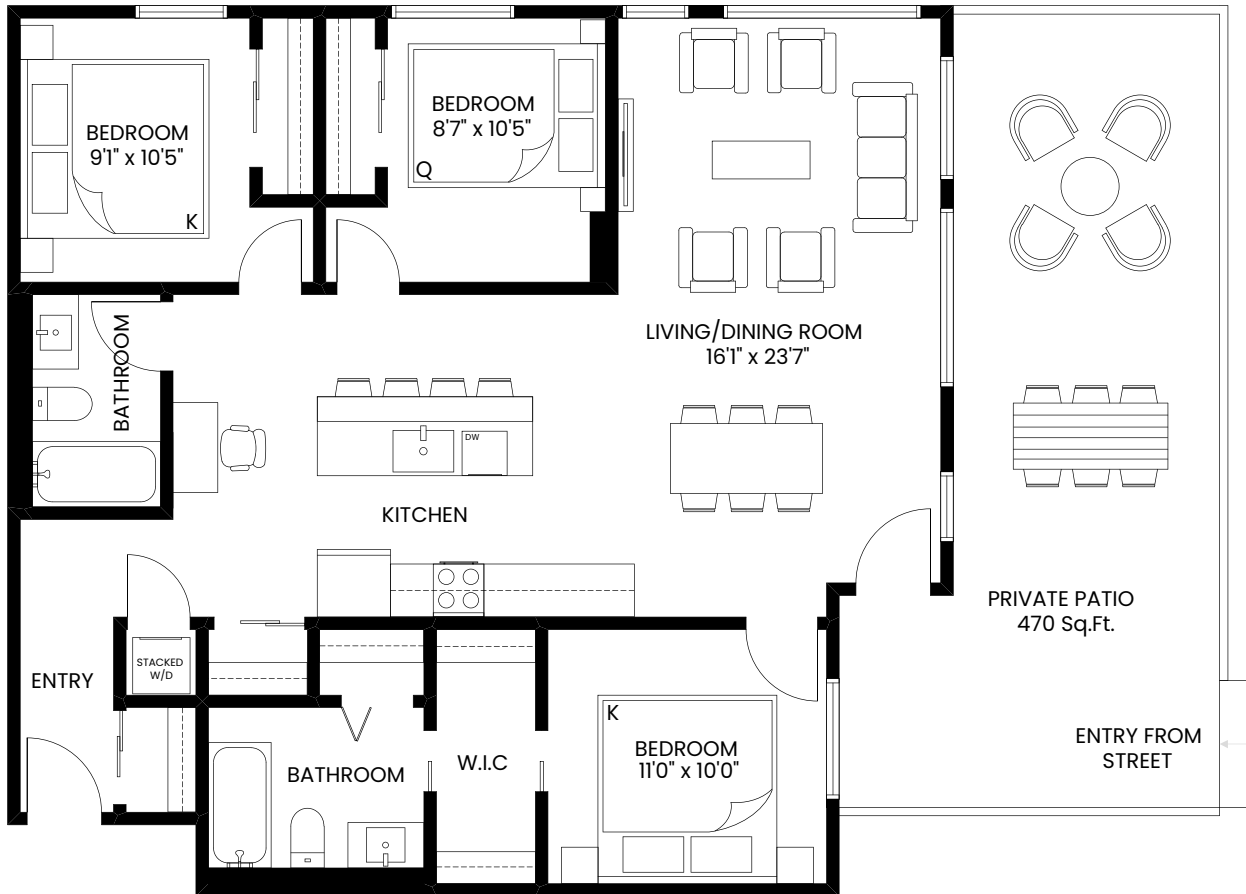

## UNIT A

3 Bed + 2 Bath

1,170 Sq.Ft.

Private Patio 470 Sq.Ft.

Level 1

[adelaidewestbay.com](http://adelaidewestbay.com)

540 West Bay Terrace  
Esquimalt, BC

*Devon*  
PROPERTIES