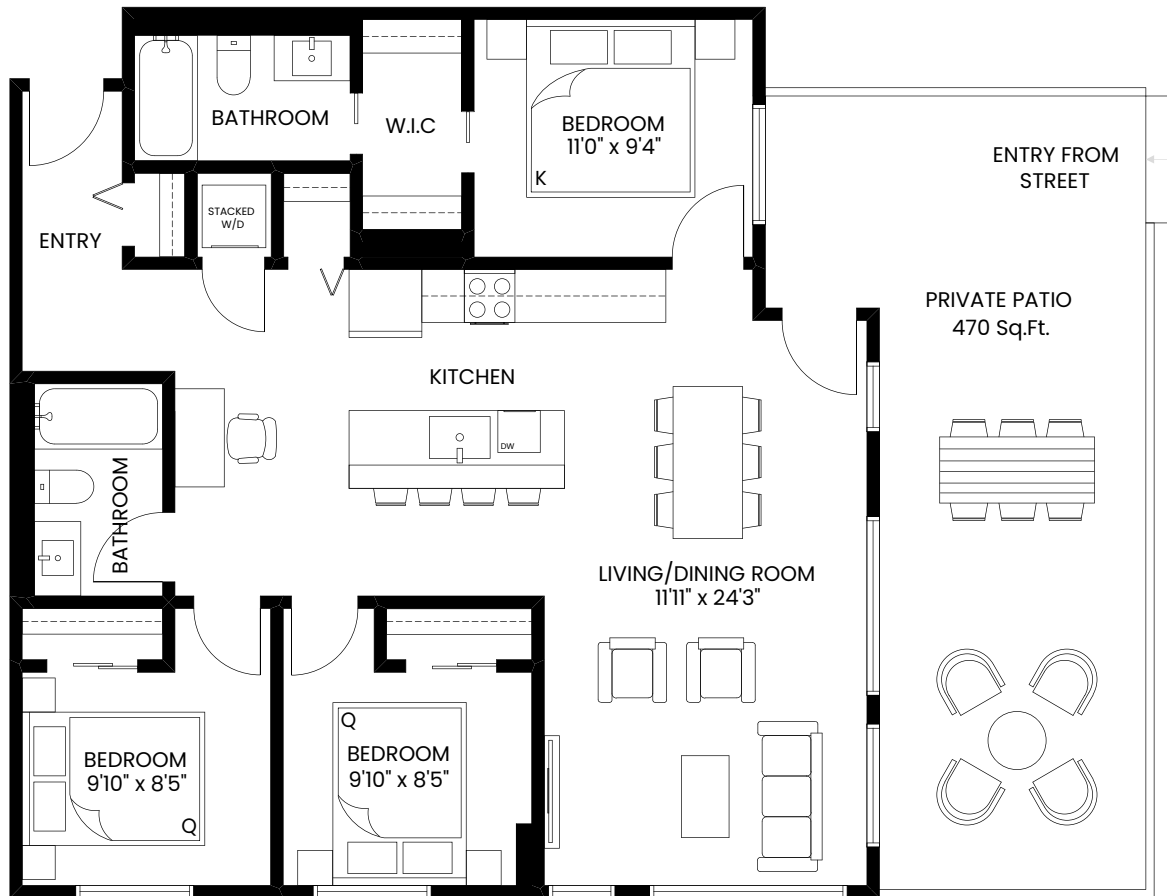

ADELAIDE

UNIT B

3 Bed + 2 Bath

1,085 Sq.Ft.

Private Patio 470 Sq.Ft.

Level 1

adelaidewestbay.com

540 West Bay Terrace
Esquimalt, BC