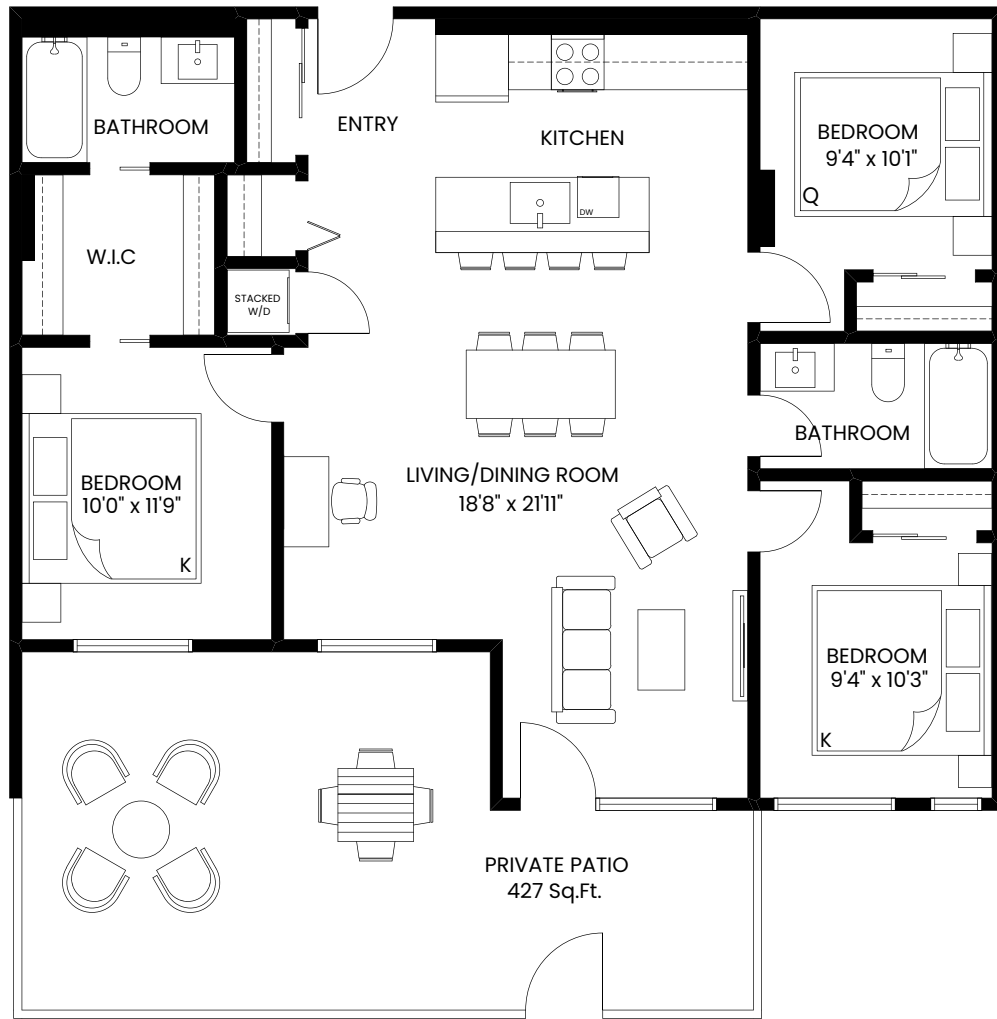

ADELAIDE

UNIT C

3 Bed + 2 Bath

1,099 Sq.Ft.

Private Patio 427 Sq.Ft.

Level 1

adelaidewestbay.com

540 West Bay Terrace
Esquimalt, BC

Devon
PROPERTIES

Dimensions, sizes, specifications, layouts and materials are approximate only and subject to change without notice.