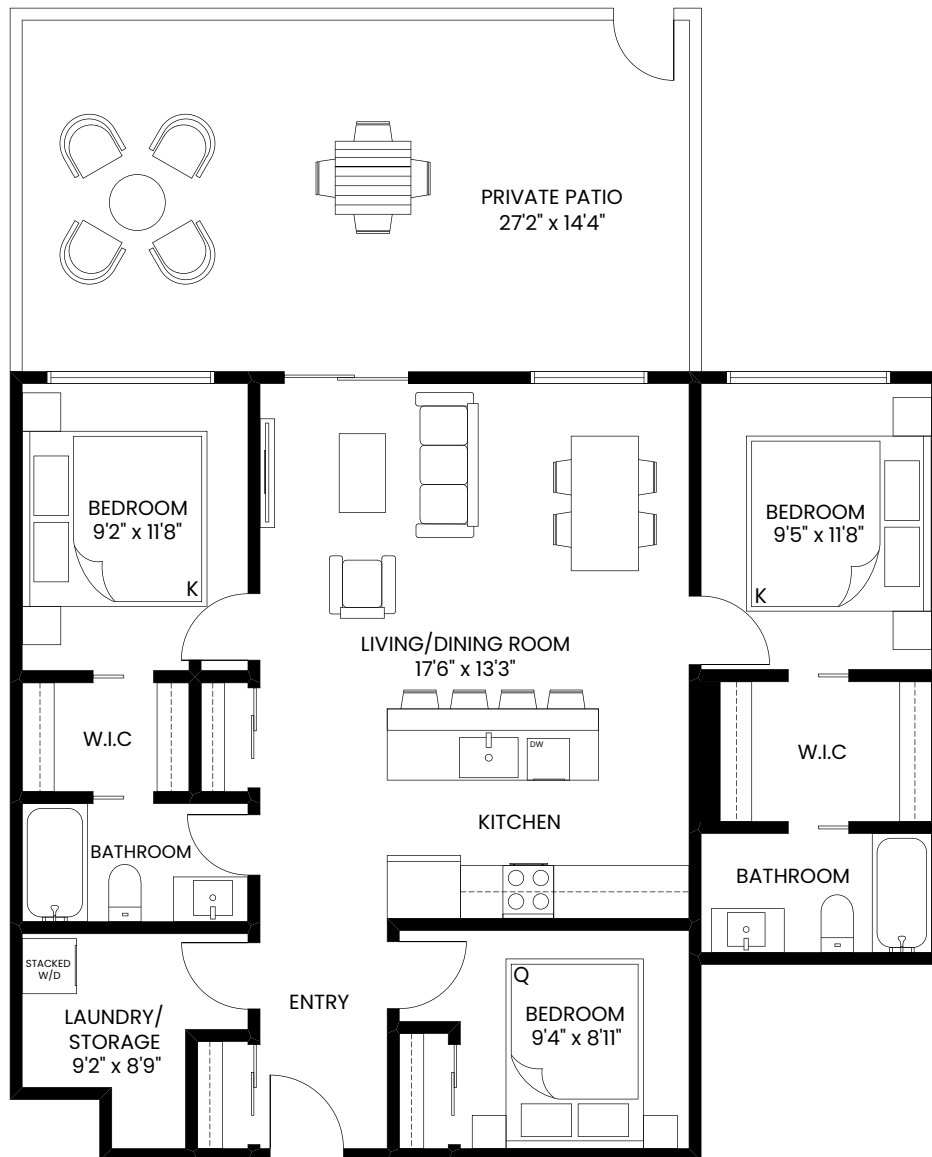

ADELAIDE

UNIT D

3 Bed + 2 Bath

1,100 Sq.Ft.

Private Patio 390 Sq.Ft.

Level 1

adelaidewestbay.com

540 West Bay Terrace
Esquimalt, BC