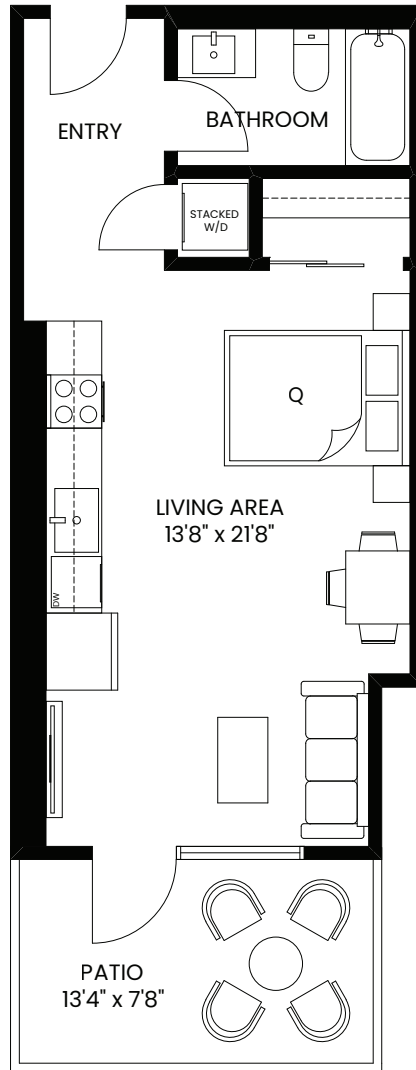

ADELAIDE

UNIT E

Studio

422 Sq.Ft.

Private Patio 102 Sq.Ft.

Level 1

adelaidewestbay.com

540 West Bay Terrace
Esquimalt, BC