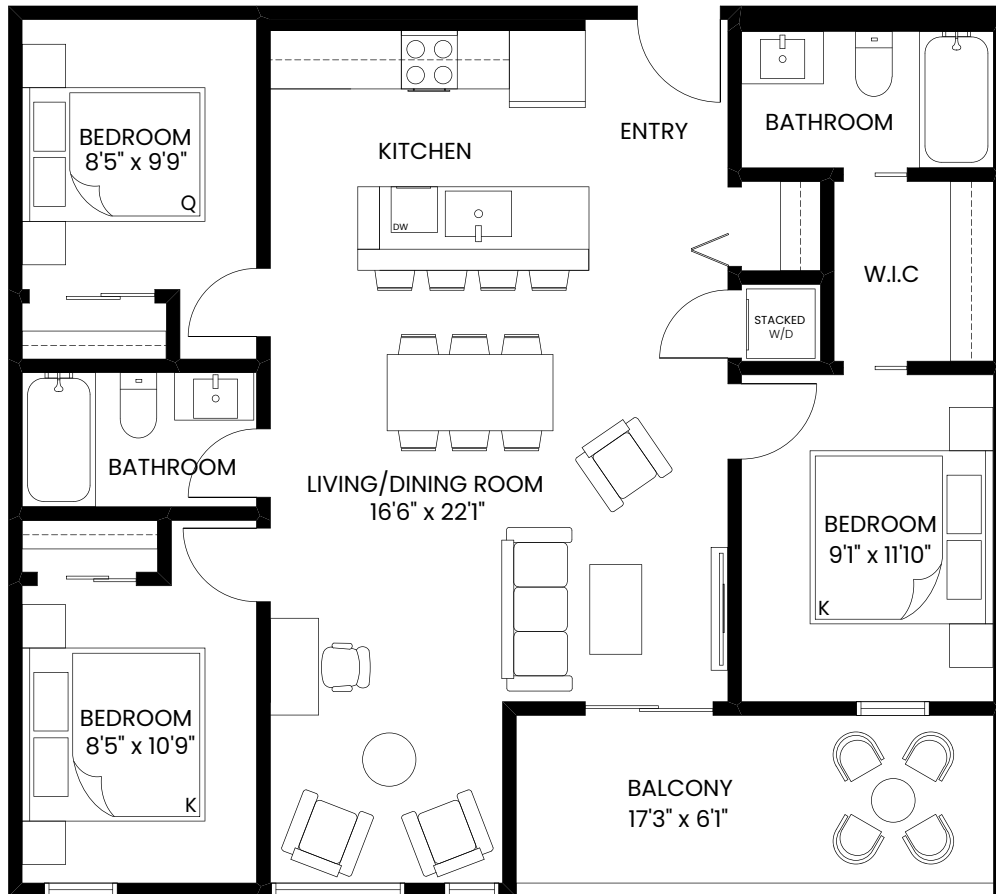

ADELAIDE

UNIT G

3 Bed + 2 Bath

994 Sq.Ft. - 998 Sq.Ft.

Balcony 117 Sq.Ft. - 122 Sq.Ft.

Level 1

adelaidewestbay.com

540 West Bay Terrace
Esquimalt, BC