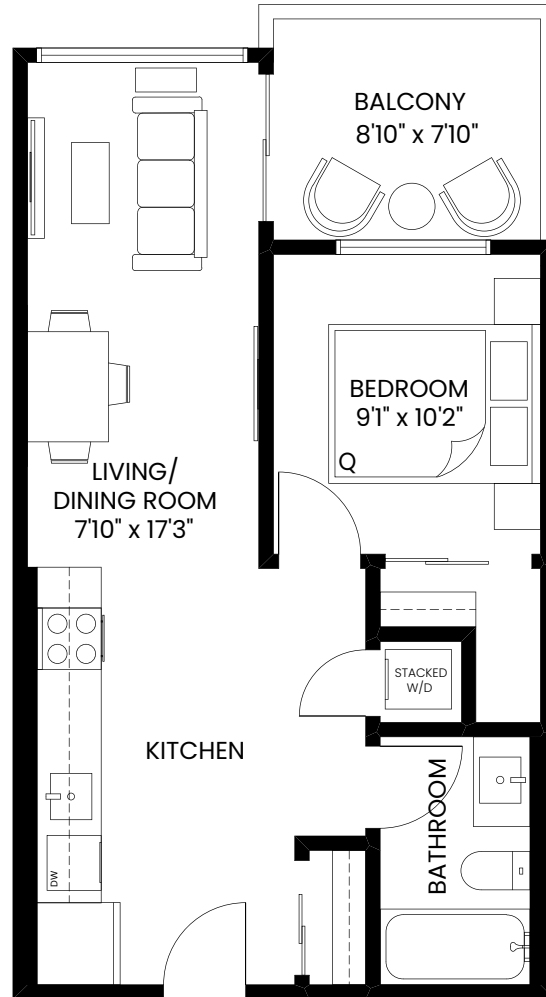

ADELAIDE

UNIT J

1 Bed + 1 Bath

494 Sq.Ft. - 507 Sq.Ft.

Balcony 68 Sq.Ft.

Level 2-4

adelaidewestbay.com

540 West Bay Terrace
Esquimalt, BC

Devon
PROPERTIES

Dimensions, sizes, specifications, layouts and materials are approximate only and subject to change without notice.