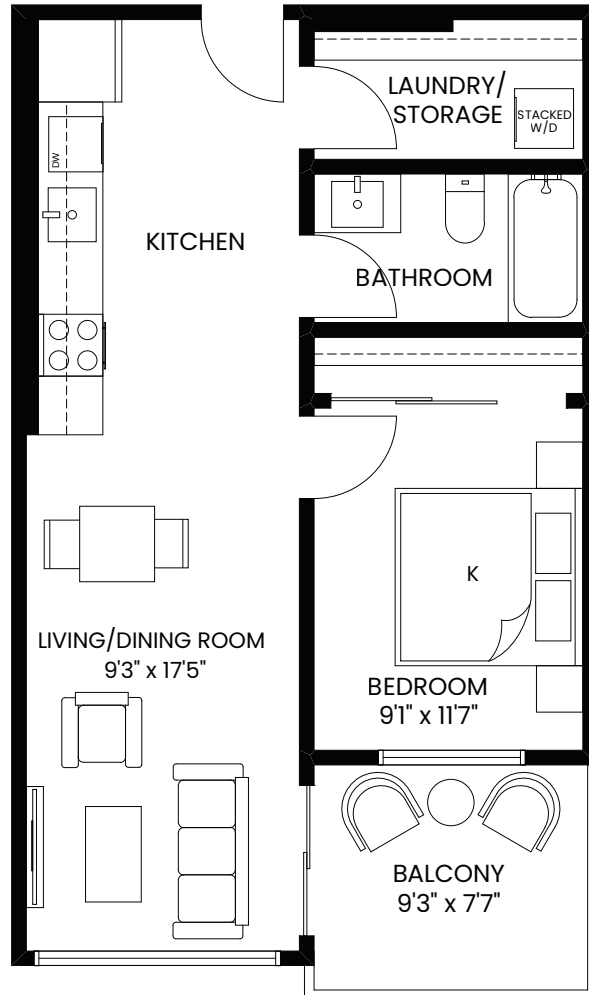

ADELAIDE

UNIT K

1 Bed + 1 Bath

528 Sq.Ft.

Balcony 70 Sq.Ft.

Level 2-4

adelaidewestbay.com

540 West Bay Terrace
Esquimalt, BC