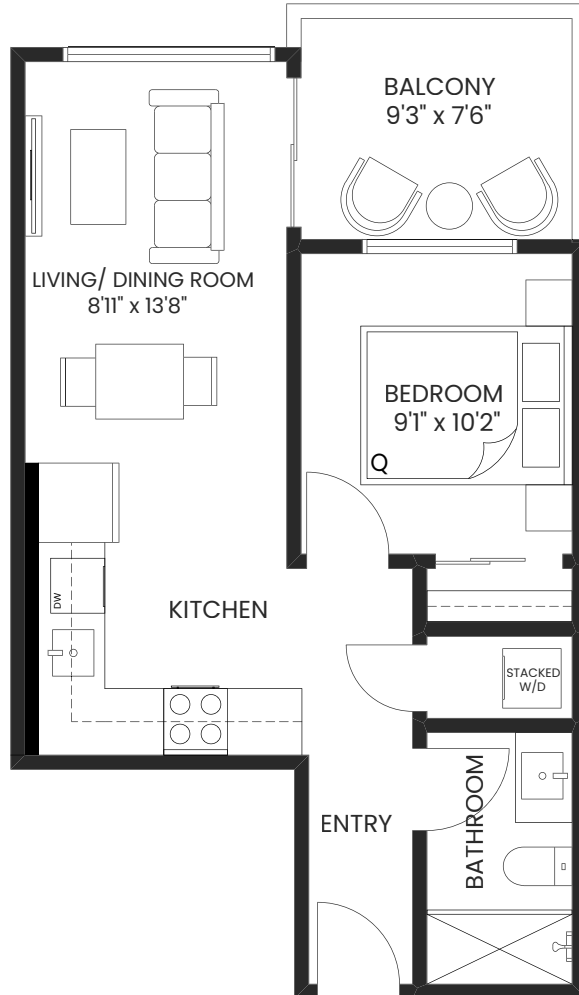

# ADELAIDE

## UNIT M

1 Bed + 1 Bath

453 Sq.Ft. - 454 Sq.Ft.

Balcony 69 Sq.Ft.

Level 2-4

[adelaidewestbay.com](http://adelaidewestbay.com)

540 West Bay Terrace  
Esquimalt, BC

**Devon**  
PROPERTIES