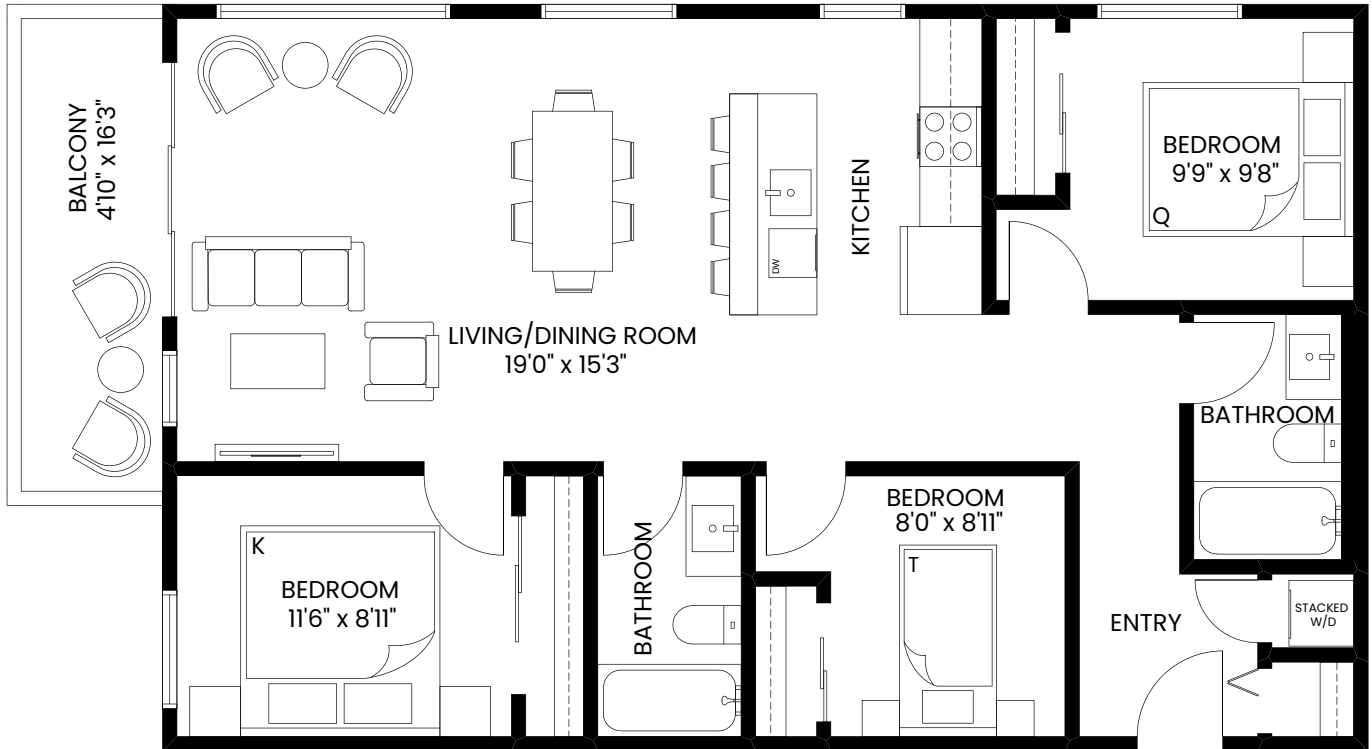

ADELAIDE

UNIT P

3 Bed + 2 Bath

1,003 Sq.Ft.

Balcony 79 Sq.Ft.

Level 2-4

adelaidewestbay.com

540 West Bay Terrace
Esquimalt, BC