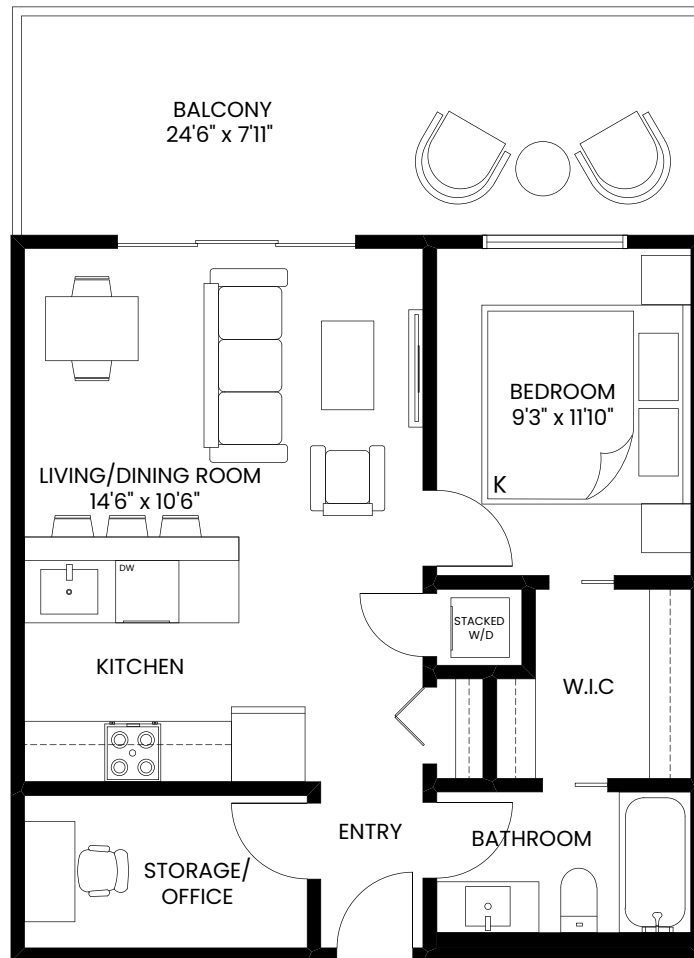

ADELAIDE

UNIT Q

1 Bed + 1 Bath

597 Sq.Ft.

Balcony 195 Sq.Ft. - 201 Sq.Ft.

Level 5

Level 6

adelaidewestbay.com