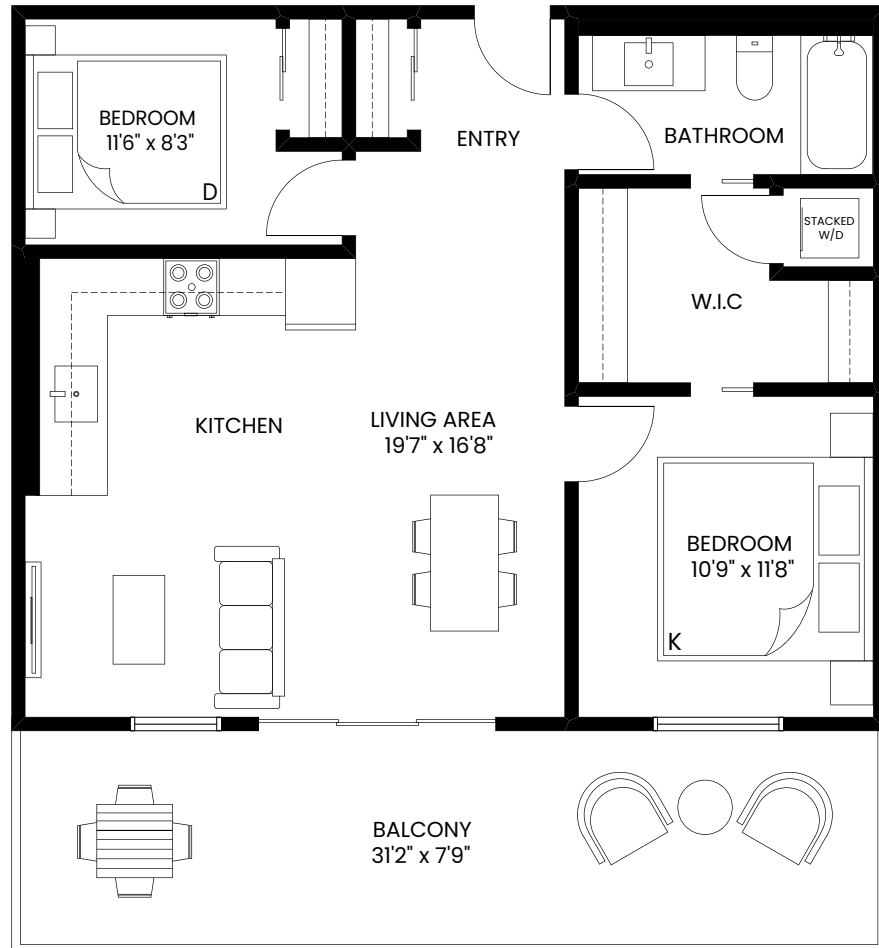

ADELAIDE

UNIT R

2 Bed + 1 Bath

747 Sq.Ft.

Balcony 201 Sq.Ft. - 242 Sq.Ft.

Level 5

Level 6

adelaidewestbay.com

540 West Bay Terrace
Esquimalt, BC

Devon
PROPERTIES

Dimensions, sizes, specifications, layouts and materials are approximate only and subject to change without notice.