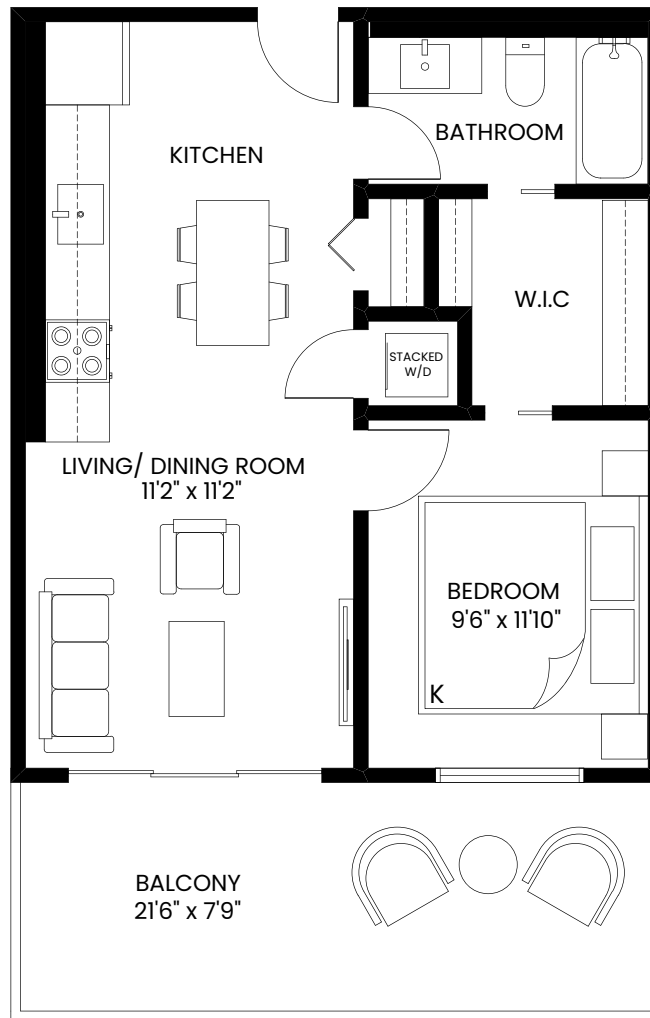

ADELAIDE

UNIT S

1 Bed + 1 Bath

484 Sq.Ft. - 525 Sq.Ft.

Balcony 157 Sq.Ft. - 167 Sq.Ft.

adelaidewestbay.com

540 West Bay Terrace
Esquimalt, BC

Devon
PROPERTIES