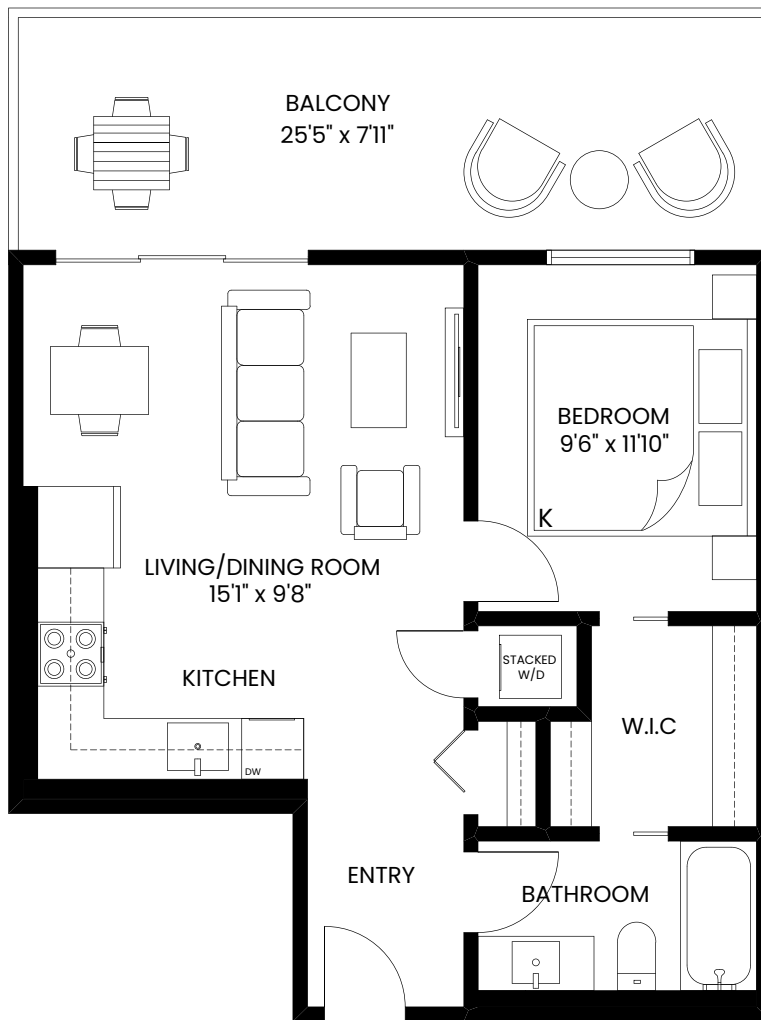

# ADELAIDE

## UNIT T

1 Bed + 1 Bath

543 Sq.Ft.

Balcony 202 Sq.Ft. - 207 Sq.Ft.

Level 5

Level 6

[adelaidewestbay.com](http://adelaidewestbay.com)

540 West Bay Terrace  
Esquimalt, BC