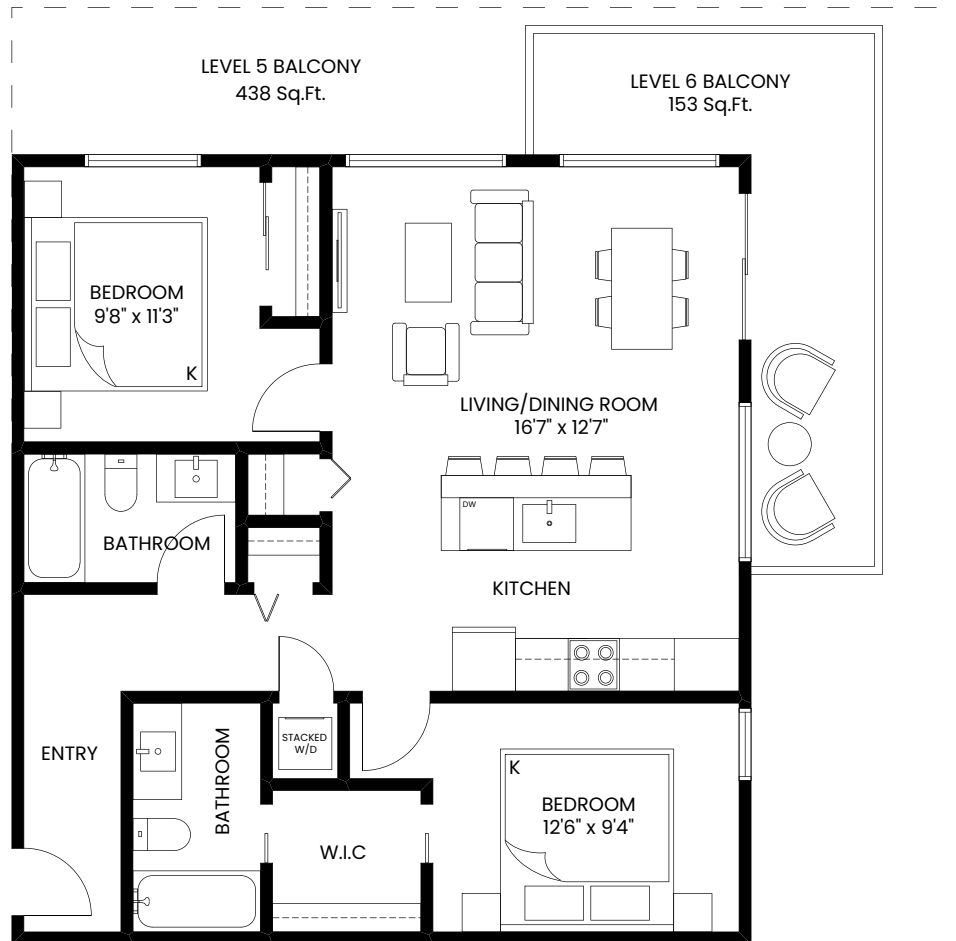

ADELAIDE

UNIT U

2 Bed + 2 Bath

904 Sq.Ft.

Balcony 438 Sq.Ft. – 820 Sq.Ft.

Level 5

Level 6

adelaidewestbay.com