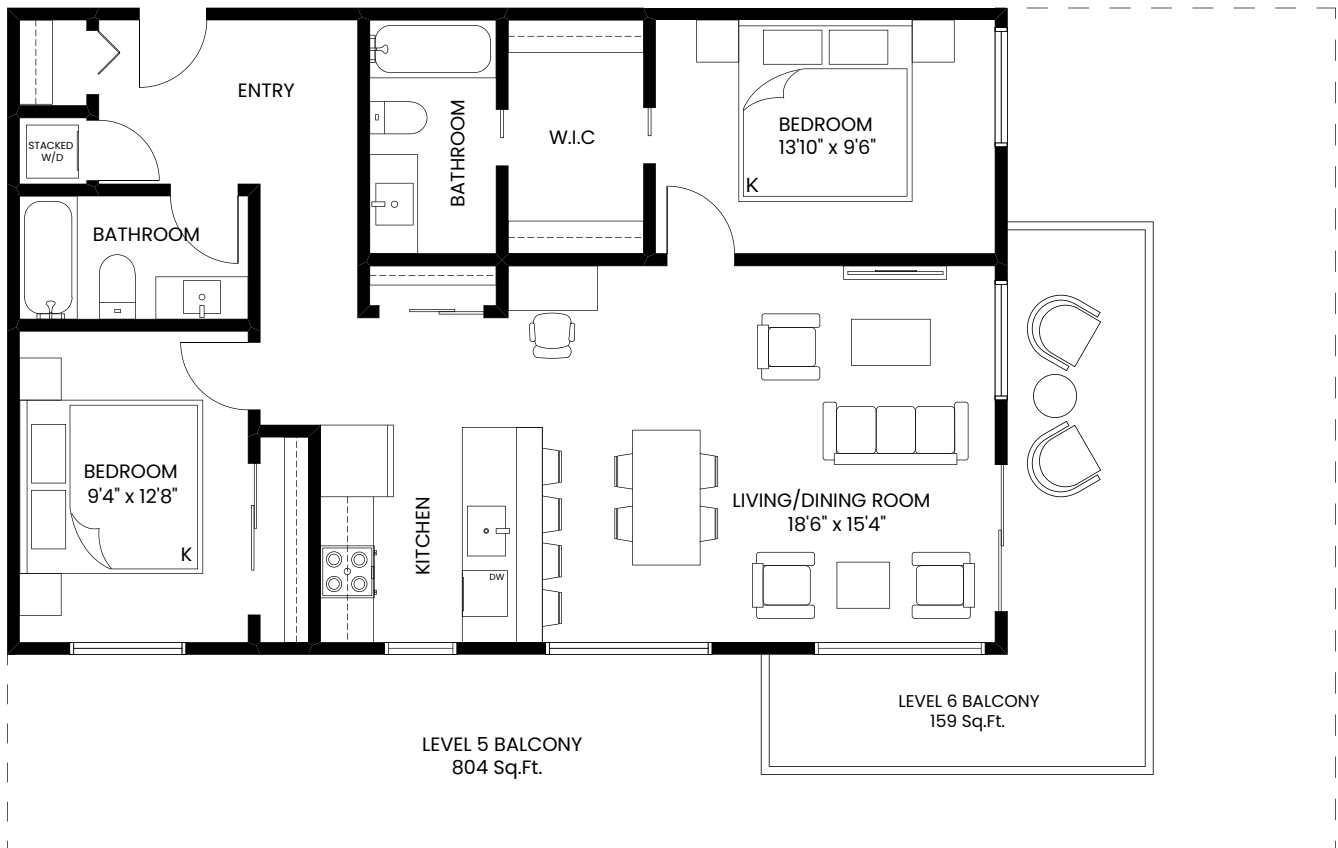

## UNIT V

2 Bed + 2 Bath

994 Sq.Ft.

Balcony 159 Sq.Ft. – 804 Sq.Ft.

Level 5

Level 6

[adelaidewestbay.com](http://adelaidewestbay.com)

540 West Bay Terrace  
Esquimalt, BC