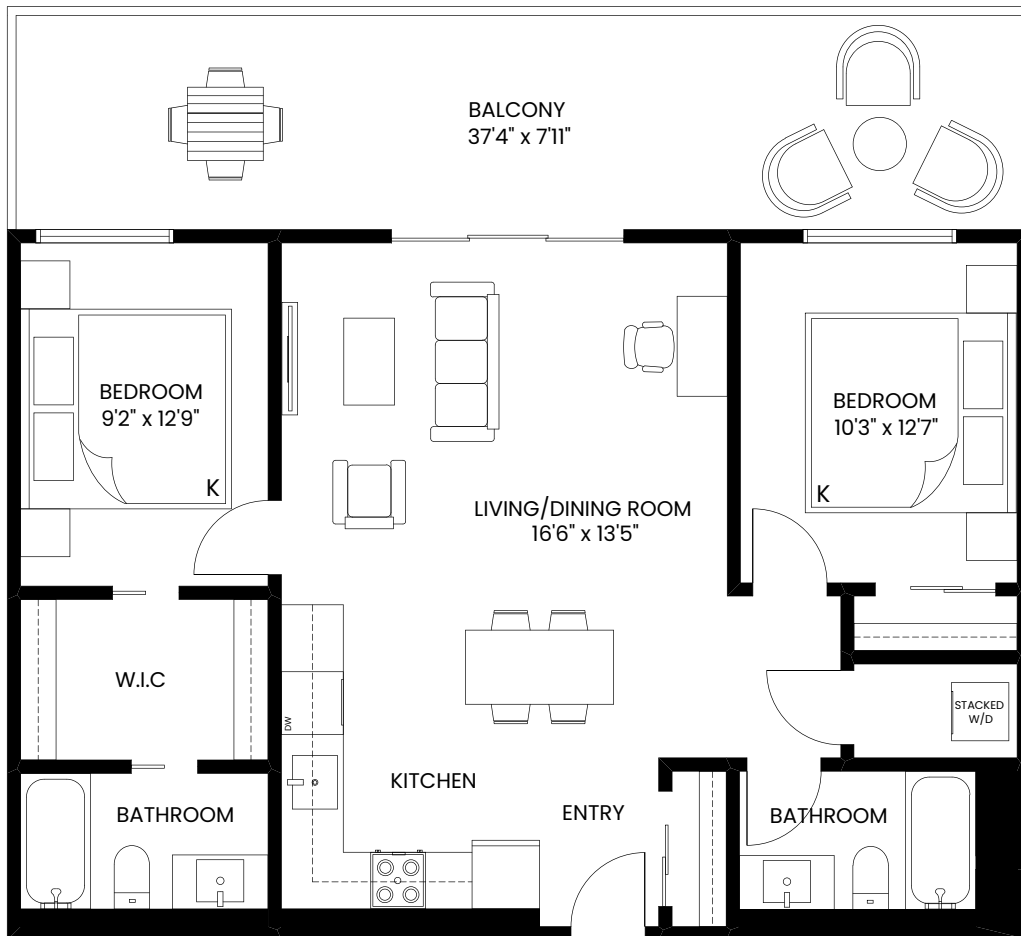

ADELAIDE

UNIT W

2 Bed + 2 Bath

891 Sq.Ft.

Balcony 297 Sq.Ft.

Level 5

adelaidewestbay.com

540 West Bay Terrace
Esquimalt, BC