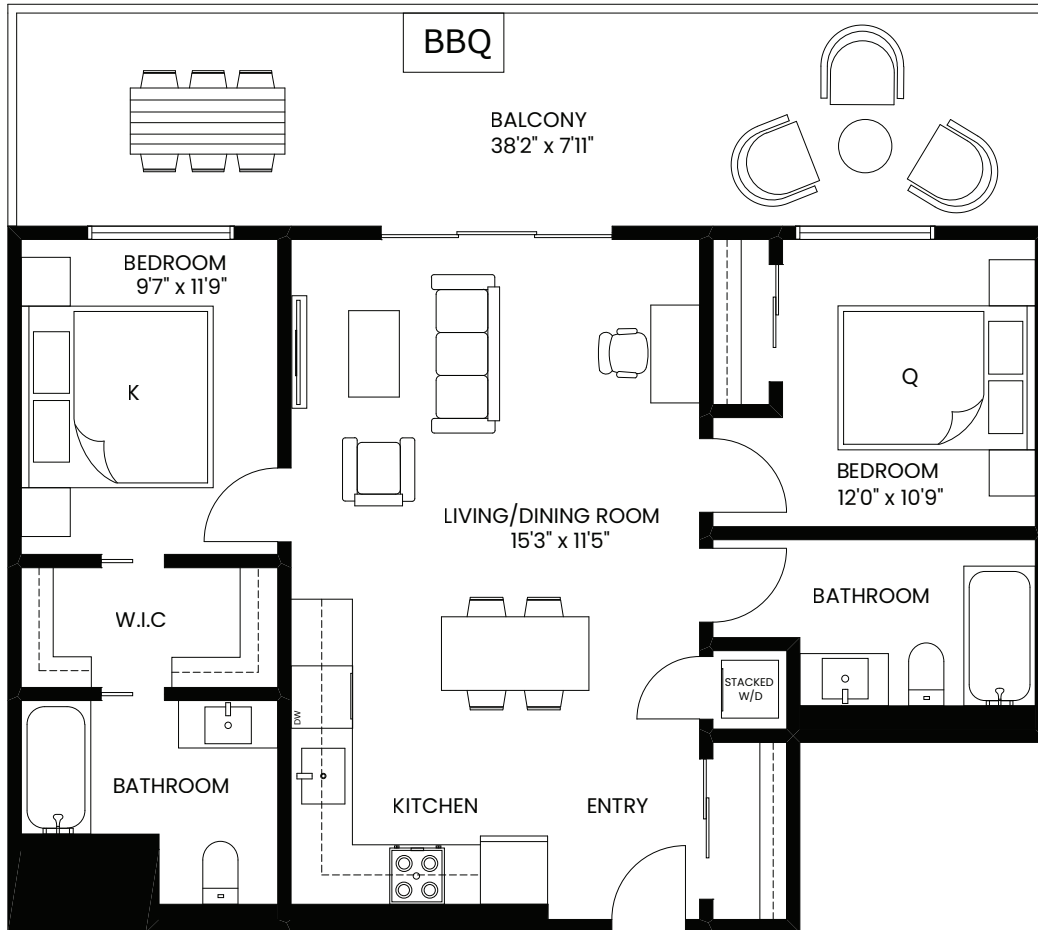

ADELAIDE

UNIT X

2 Bed + 2 Bath

881 Sq.Ft.

Balcony 303 Sq.Ft.

Level 5

adelaidewestbay.com

540 West Bay Terrace
Esquimalt, BC