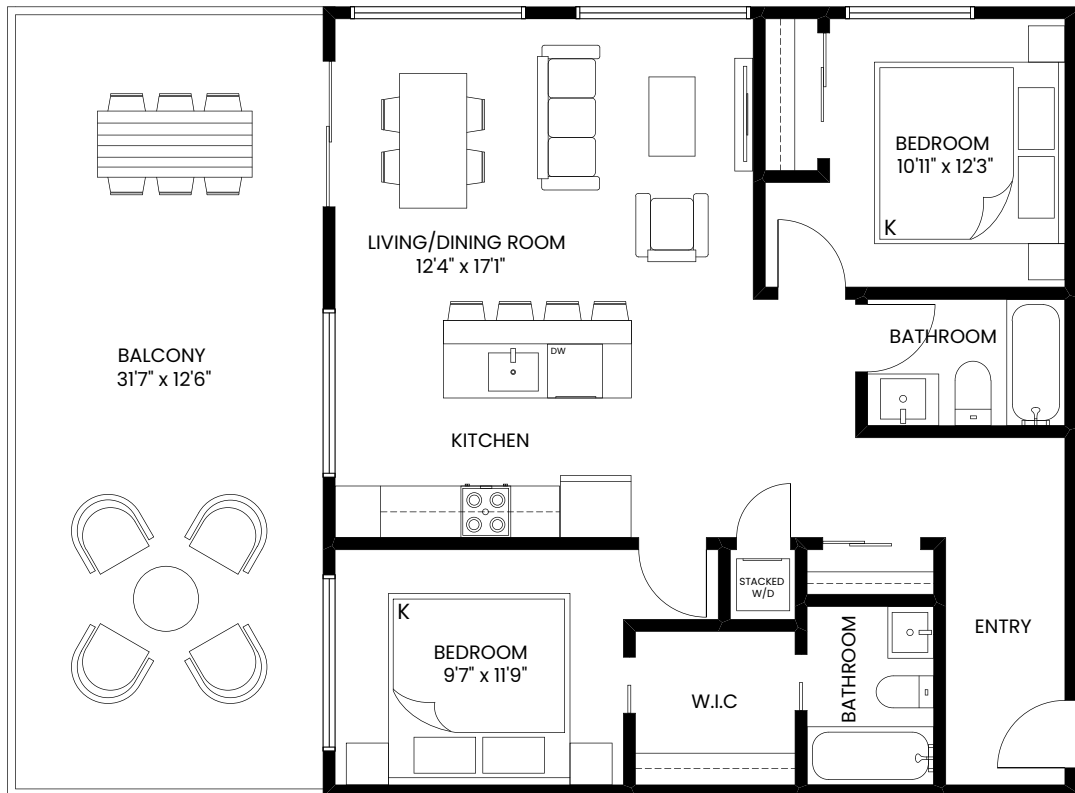

ADELAIDE

UNIT Y

2 Bed + 2 Bath

893 Sq.Ft.

Balcony 396 Sq.Ft.

Level 5

adelaidewestbay.com

540 West Bay Terrace
Esquimalt, BC