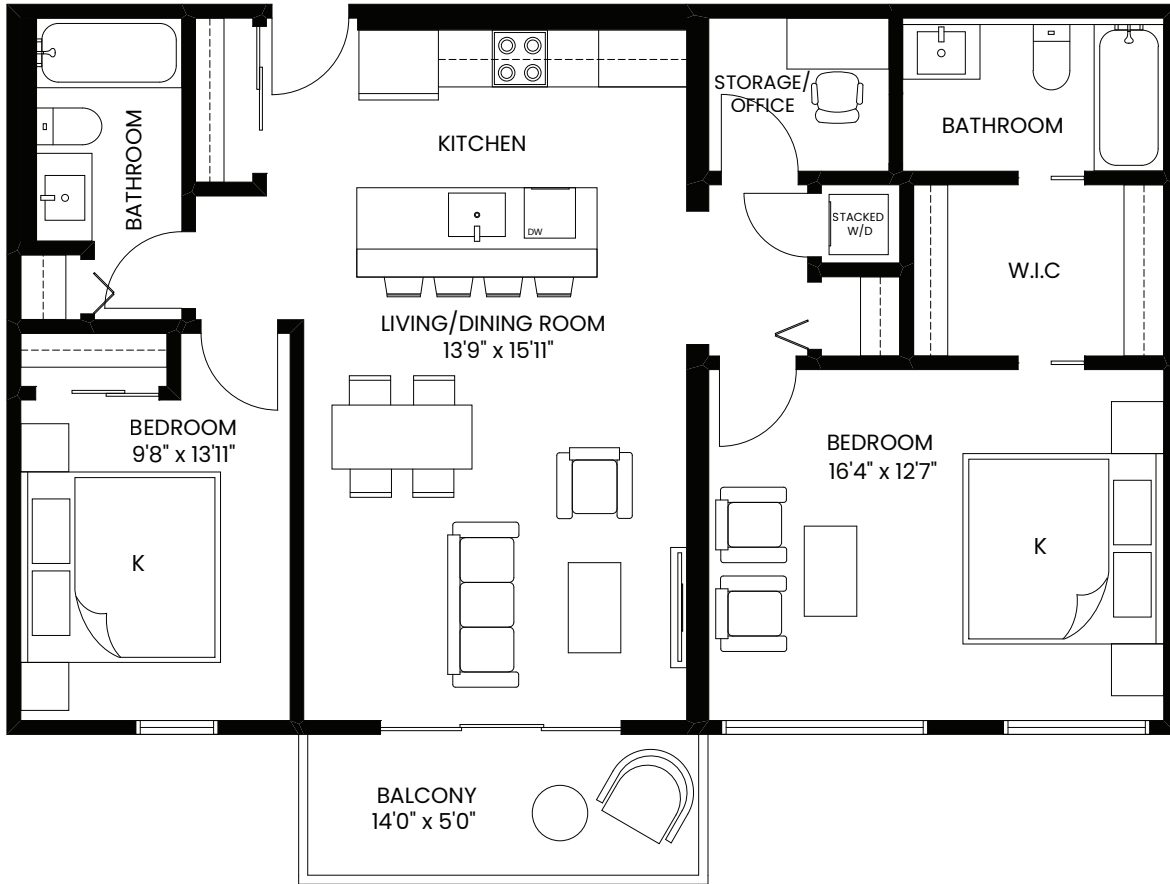

ADELAIDE

UNIT Z

2 Bed + 2 Bath

1,031 Sq.Ft.

Balcony 71 Sq.Ft.

Level 6

adelaidewestbay.com

540 West Bay Terrace
Esquimalt, BC